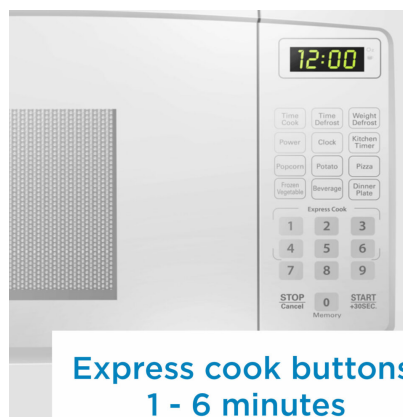

10.6" glass turntable

Express cook buttons:
1 - 6 minutes

Child/Control lock out
option

FEATURES

- 0.9 cu. ft. capacity, 900 Watts 10 power levels
- 6 Convenient Auto Cook Options: Popcorn, Potato, Pizza, Frozen Vegetables, Beverage, Dinner Plate.
- Express Cook buttons: 1 – 6 minutes
- Add 30 seconds: add additional cooking time by 30 seconds
- Auto Defrost Options: Defrost by Time or Weight
- Time Cook: Cook by desired cook time
- Child/Control lock out option: lock the control panel by pressing STOP for 3 seconds.
- 10.6" Glass Turntable
- Cord Length 41"
- 12-month warranty on parts and labor with carry-in service

SPECIFICATIONS

Appearance

Colour	White
Door Orientation	Left Handed
Primary Material	Metal

Capacity

Capacity	.9 cu.ft
----------	----------

Features

- ✓ Safety Lock

Power