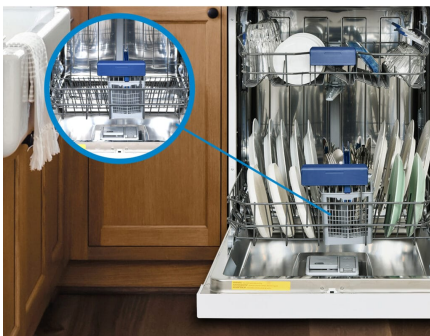

ADJUSTABLE STORAGE

Fixed upper rack with adjustable lower rack and cutlery basket

ELECTRONIC CONTROLS WITH DIGITAL DISPLAY

Provide easy select options with the touch of a button

STAINLESS STEEL TALL TUB DESIGN

Giving you extra interior space for dishes, without changing the external size

FEATURES

- The durable stainless steel tall tub design of our dishwasher ensures superior performance and longevity. Unlike traditional plastic tubs, the stainless-steel construction resists stains, odors, and rust, maintaining a pristine appearance over years of use.
- Quiet operation - Maintain ambience in the kitchen with this quiet dishwasher. Operates at 51db which is less than a normal conversation.
- Energy star® compliant
- Boasts an impressive 14 place settings capacity, effortlessly handling large family meals or dinner parties. Choose from 4 versatile wash cycles tailored to your needs, ensuring sparkling clean dishes every time. With the convenient delay start feature, you can schedule your wash up to 24 hours in advance
- Enjoy the convenience of our dishwasher's fixed upper dish rack and upper basket mug shelf. The sturdy upper rack holds dishes securely, while the mug shelf provides a dedicated space for mugs and small cups.
- Available in both White and Stainless Steel finishes, offering you the perfect match for your kitchen decor.