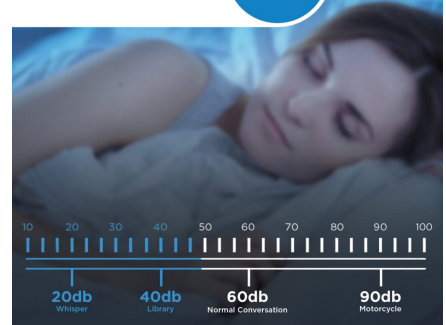

ADJUSTABLE STORAGE

Adjustable top rack with height option to allow for optimal loading.

TOP ELECTRONIC CONTROL DISPLAY

Effortlessly choose your preferred settings with just a touch of a button.

SILENCING TECHNOLOGY 49dB

SPECIFICATIONS

Appearance

Colour White

Power

Voltage 115 V

Amperage 12 A

Wattage 1400 W

Weight & Dimensions

Product WxDxH 17.60" x 22.44" x 34.25"
44.70cm x 57.00cm x 87.00cm

Interior Product WxDxH 16" x 24.18" x 19"
40.64cm x 61.42cm x 48.26cm

Shipping WxDxH 20.06" x 26.56" x 33.69"
50.95cm x 67.46cm x 85.57cm