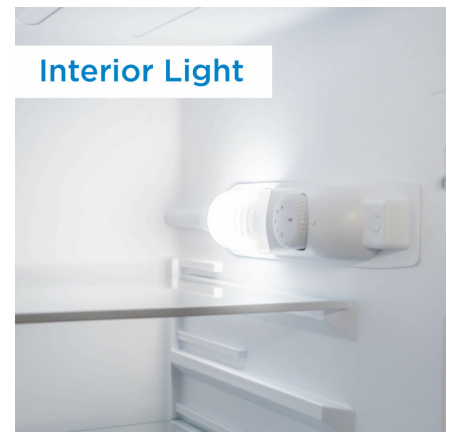

Danby

DPF074V1WDB-6

7.4 cu. ft. Apartment Size Fridge Top Mount in White

Vegetable Crisper and Cover

3 Full Door Shelves

Interior Light

FEATURES

- 7.4 cu ft. (210 L) Capacity Apartment Size Refrigerator Top Mount
- ENERGY STAR® compliant, energy-efficient to help you save money without sacrificing performance
- Environmentally friendly R600a refrigerant
- 4 full width glass shelves for maximum storage versatility
- 7.4 cu ft. capacity Top Mount refrigerator
- Integrated door shelving with 3 full door shelves
- Vegetable crisper and cover
- Interior light illuminates the interior
- Ice tray, Egg tray and ice scraper included
- Integrated door handle
- Reversible door can be modified for a left or right hand opening
- ISTA-6 packaging