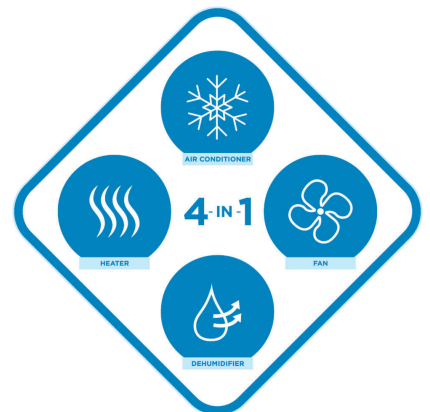

Whisper Library Normal Conversation Motorcycle

ROOM COVERAGE

10,000 BTU
Up to 500 Sq. Ft.

FEATURES

- Convenient 4-in-1 design: air conditioner, fan, dehumidifier, and heater
- 13,000 BTU (10,000 SACC) portable air conditioner cools spaces up to 500 square feet
- R32 refrigerant: environmentally friendly, R32's GWP (Global Warming Potential) is 3x lower than R410a
- Follow me function: remote control acts as a thermostat, allowing for more precise temperature control
- Heat pump function: indoor temperature range of 55°F - 81°F (13°C - 27°C)
- Wireless connect control the temperature in your space anytime, from anywhere
- Powerful 3-speed fan
- Dehumidifier Mode with direct drain for continuous operation
- Electronic controls with LED display, and remote control
- Auto Restart: Unit automatically restarts after a power failure
- 24-hour timer
- Easy to move: Castors and Integrated handles for easy room-to-room transport
- Single hose design efficiently exhausts warm and humid air outside
- Reusable, washable air filter
- 24-month warranty on parts and labor with in-home service

SPECIFICATIONS

Appearance

Colour	Black
Installation Type	Portable
Primary Material	Metal
Control Type	Electronic

Capacity

Airflow	333
Capacity (per 24hrs)	116.7
SACC Rating	10000

Cooling

Cooling Area	500 sq.ft
Ashrae (BTU) rating	13000 BTU
Refrigerant	R32
Fan Speed	3
Amount of Refrigerant	420
Hose Type	Single Hose