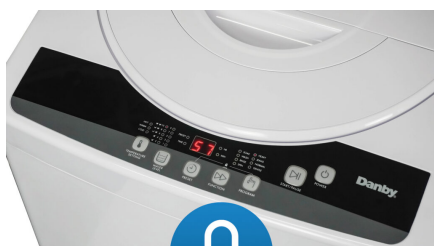

DWM055A1WDB-6

1.6 cu. ft. Compact Top Load Washing Machine
in White

CHILD LOCK FEATURE

Stops little ones from opening the lid

END OF CYCLE BUZZER

End of cycle buzzer will sound to alert that the wash cycle has been completed

DELAY START FEATURE

Do your laundry at your own schedule

FEATURES

- 1.6 cu. ft. portable, top load washing machine, perfect for apartments, homes, and small space living
- 4 wash cycles and 10 water levels provides flexibility for washing different types and sizes of wash loads
- Easy to use digital control panel with LED display and delay start
- Child Proof lock stops little ones from opening the lid
- Spin auto balancing corrects out of balance wash loads.
- Overflow protection technology prevents water leakage
- Stainless Steel Drum: Stainless steel is used for its durability and won't rust over time
- Pulsator: Allows water and detergent go through the fabrics efficiently while providing both the powerful water action to clean larger and heavier clothes and the gentle water action to clean all delicates ensuring less wear and tear on clothes.
- 12 month warranty on parts and labor with in-home service

SPECIFICATIONS

Appearance

Colour	White
Door Orientation	Top
Handle Type	Pocket Handle
Primary Material	Plastic

Capacity

Capacity	1.6 cu.ft
----------	-----------

Features

- ✓ Safety Lock

Power