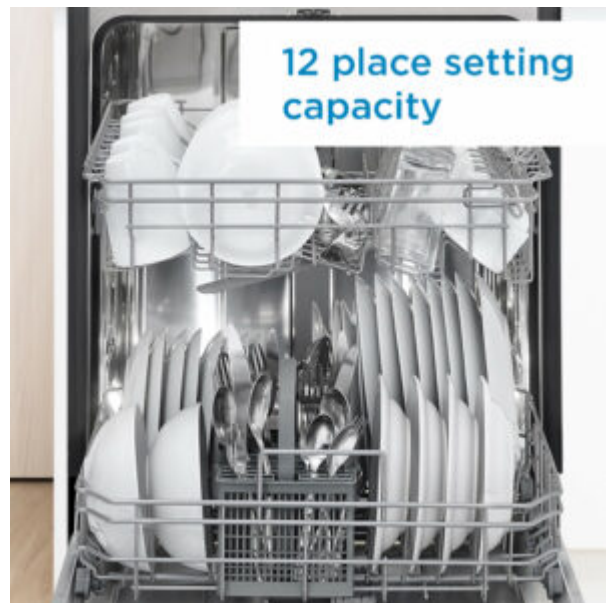

Danby 24" Stainless Full Size Dishwasher

FEATURES

- Space saving stainless steel 24" built in dishwasher
- 12 place setting capacity and silverware basket
- ENERGY STAR® compliant
- Electronic controls with digital display provide easy select options with the touch of a button
- Delay start feature: washing dishes shouldn't be a chore, schedule your washing around your schedule.
- 6 convenient wash cycles ranging from heavy, normal, eco, glass, rapid and rinse
- 4 hot water temperature options and sanitize option (up to 156°F/69°C)
- Stainless steel inner tub for maximum durability
- Designed to operate at 52 decibels, less noise than a normal conversation.
- 12-month warranty on parts and labor with in-home service

SPECIFICATIONS

Color	Stainless Steel
Place Settings	12
Warranty Length (in Months)	12 months

SHIPPING INFORMATION

Unit Dimensions:

Width	23 10/16"	58.42 cm
Depth	22 13/16"	55.88 cm
Height	32 8/16"	81.28 cm

Package Dimensions:

Width	26 6/16"	66.04 cm
Depth	26 6/16"	66.04 cm
Height	35 7/16"	88.90 cm

Weight:

Unit	28.50 kg	62.83 lbs
Shipping	35.50 kg	78.26 lbs

Warranty:

12 months parts and labor coverage with in-home service. Installation and/or yearly maintenance (cleaning) are not covered under warranty.